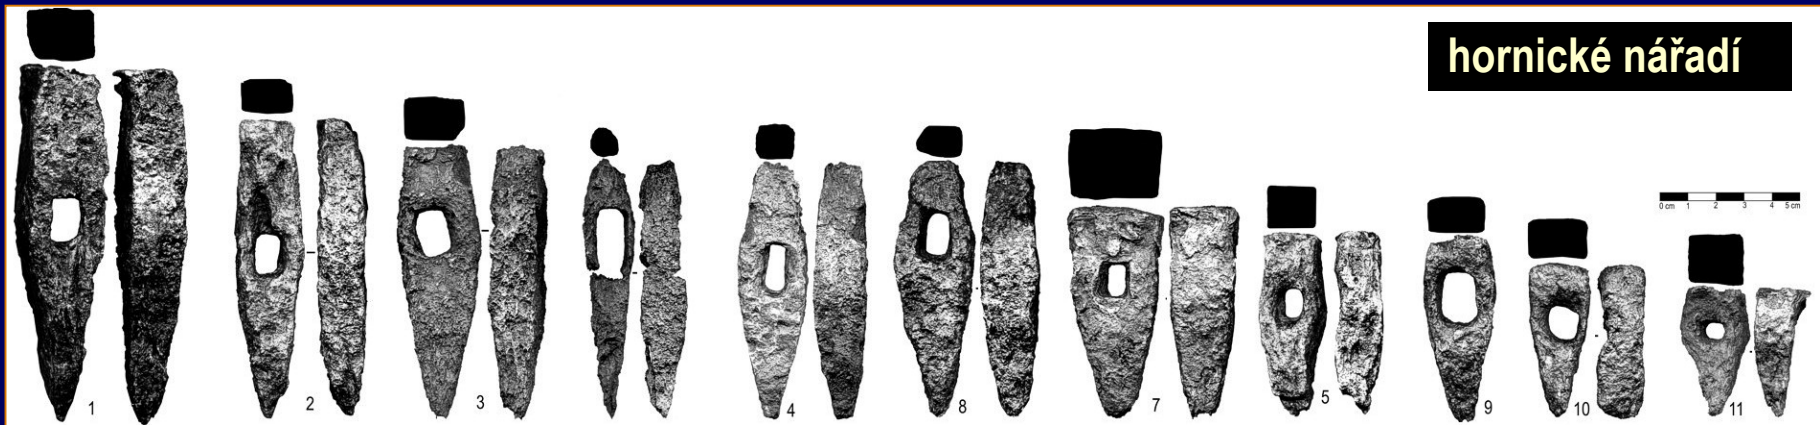

hornické nářadí