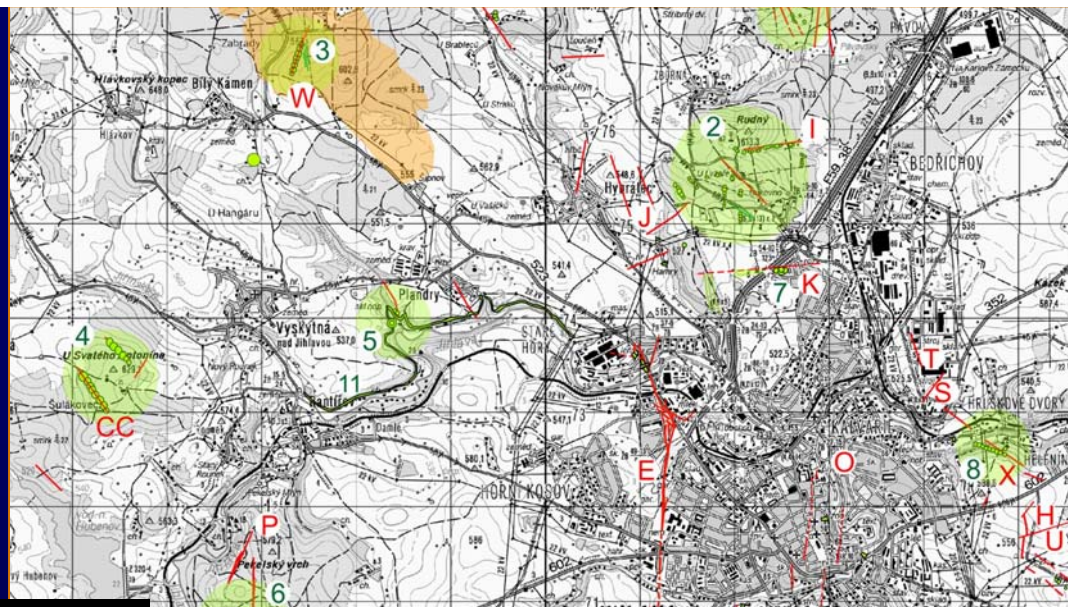

TAVBA A HUTNICKÁ PRACOVISŤĚ

strusky